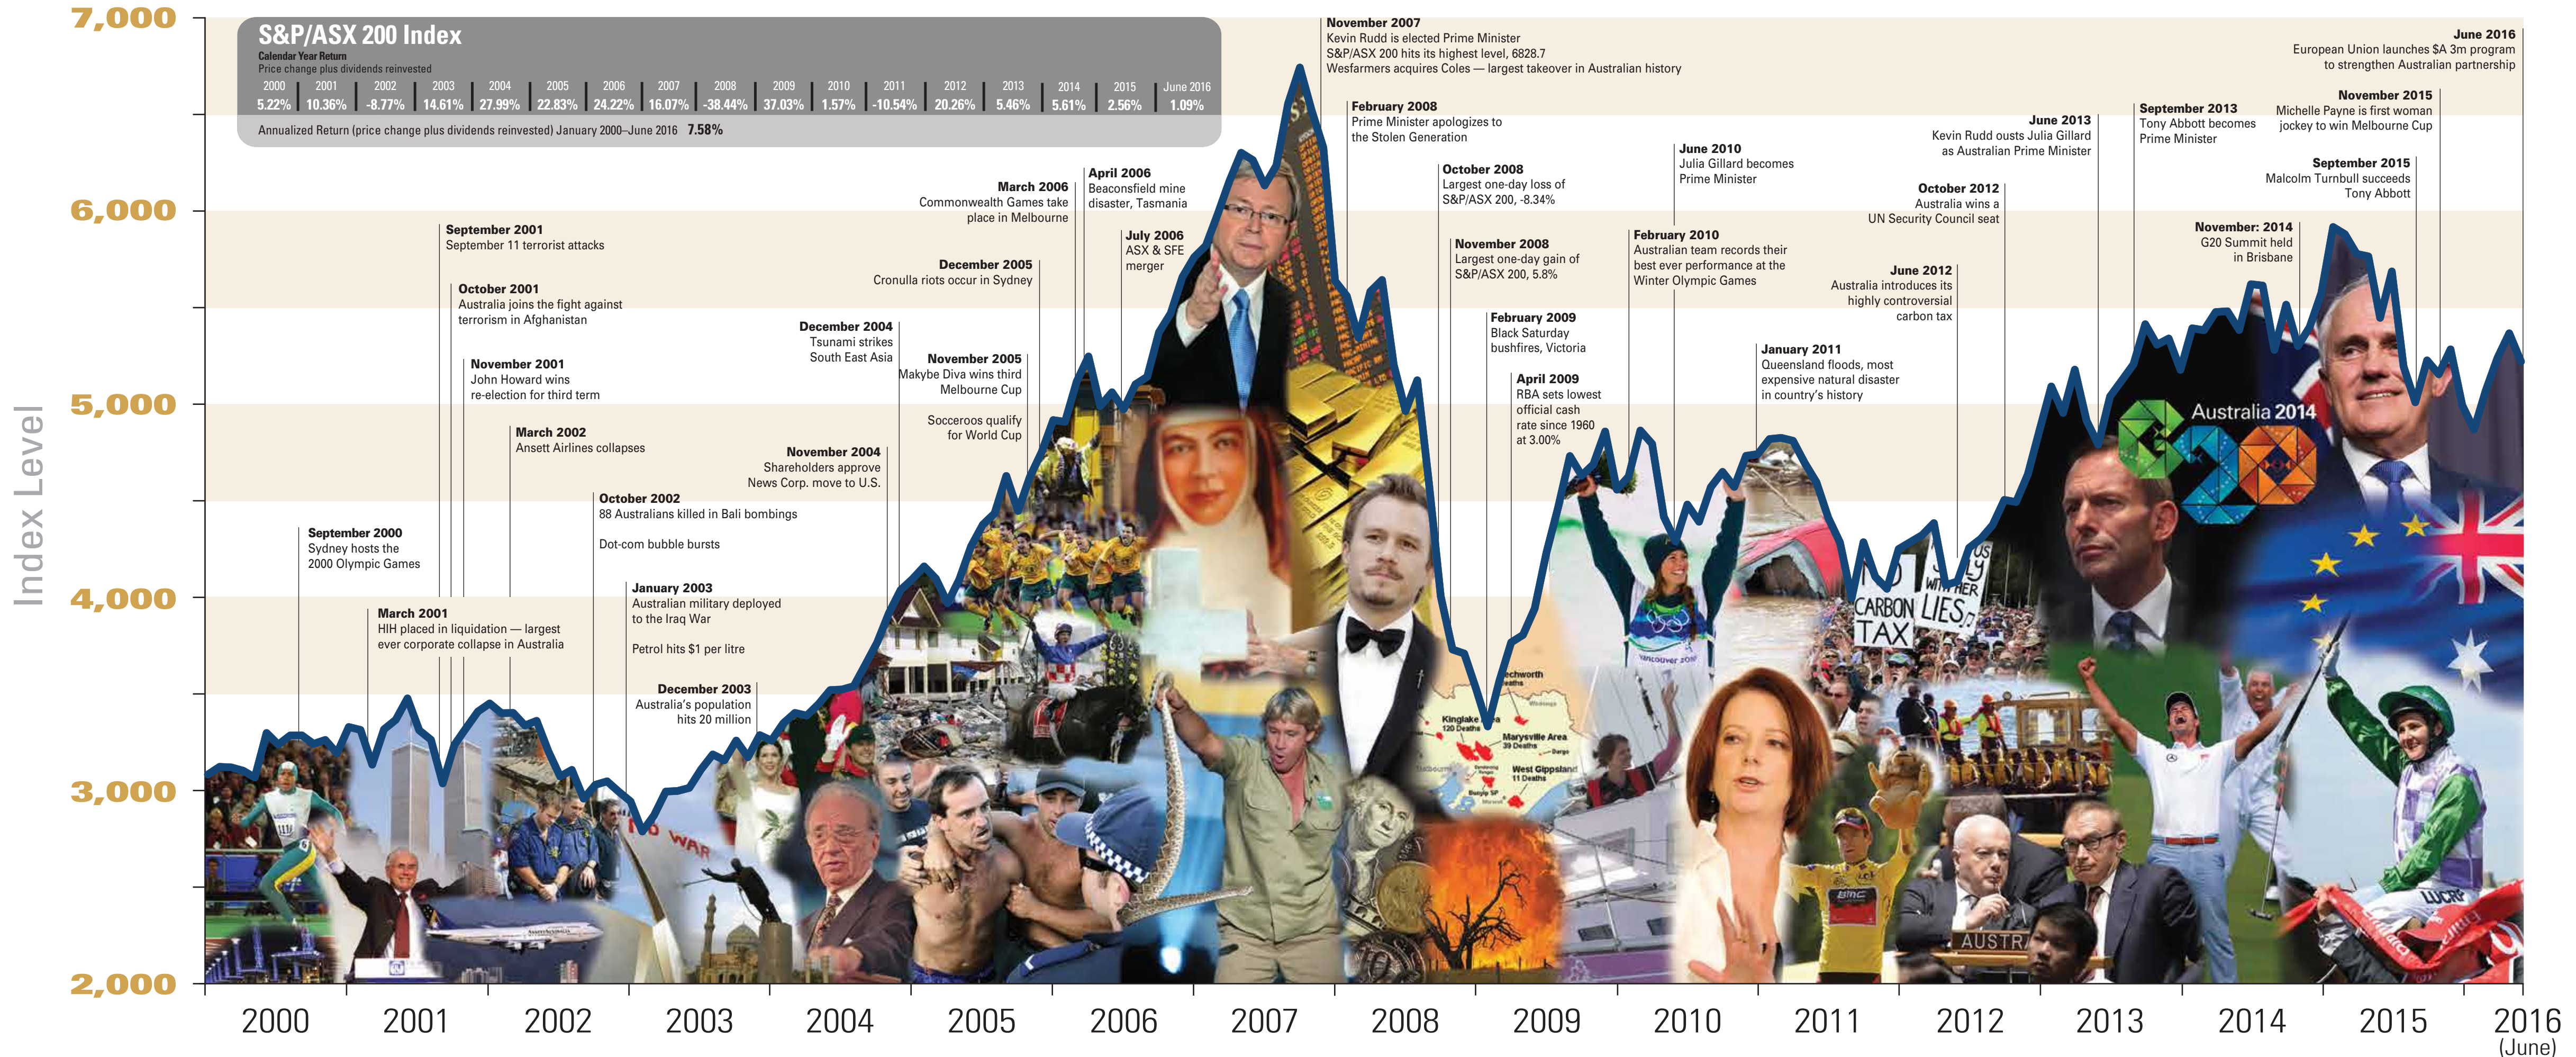

S&P/ASX 200 Australia's Benchmark

© 2016 DST Systems, Inc. All rights reserved. Reproduction in whole or in part is prohibited without the express permission of DST Systems, Inc. Contact us at www.dstsystems.com. DST Systems, Inc. does not guarantee the accuracy, adequacy, or completeness of the data contained in the chart and therefore is not subject to liability for errors or omissions. Investors cannot invest directly in any index. Indexes do not represent the performance of any actual investment and do not reflect the costs and expenses of investing.