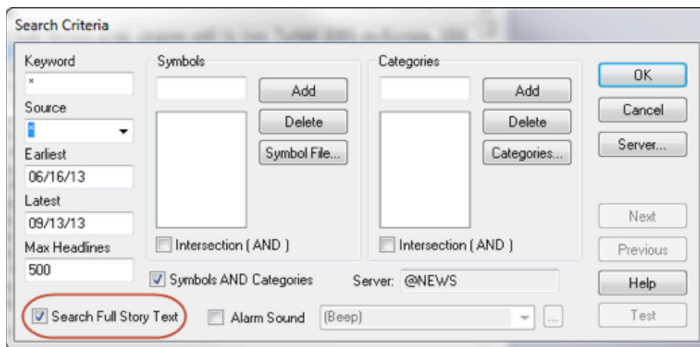

Available on Windows 8

Full Text Keyword Search

- Ability to search not only headlines but body of story as well