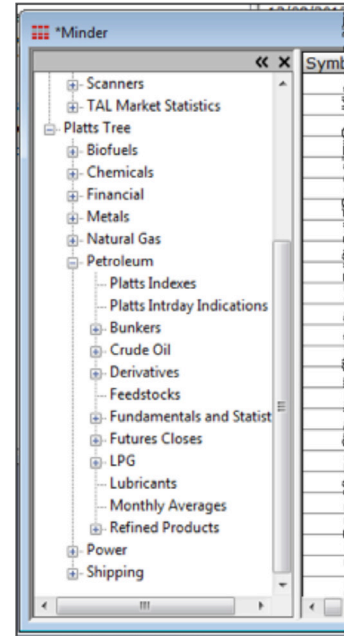

Searchable Commodity Tree

Embedded URL news links to open in Realtick browser

Dockable Windows

Flexible presentation and customizable layouts

- Detach and Re-Attach
- Dock one floating window to another
- Create a tab view for a floating window
- Pin a floating window