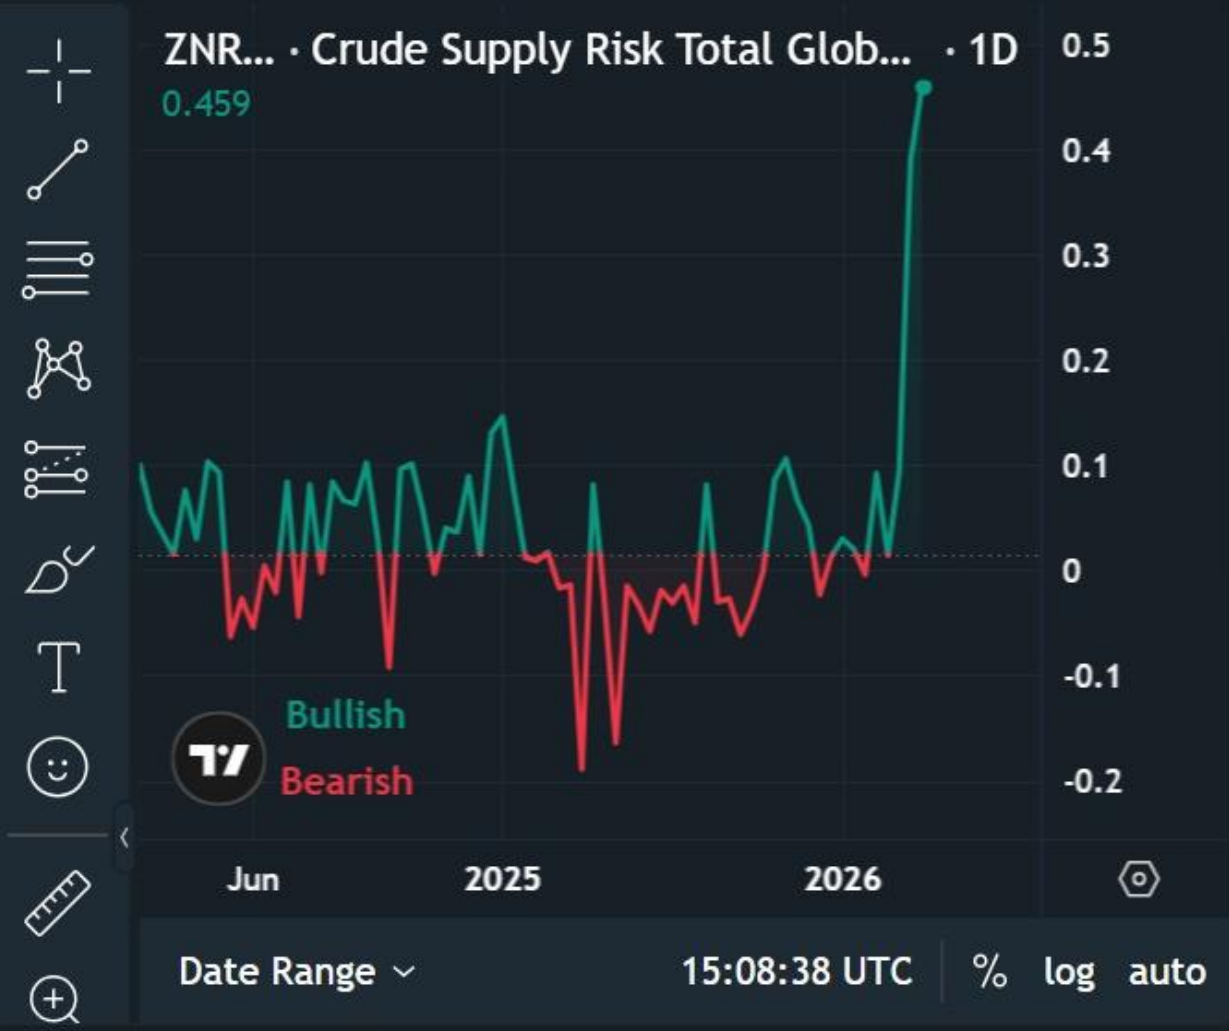


S&P Global
Energy

Risk Analytics Dashboard

Core Platform

> Overall Country Pric...

ri, TomTom, Garmin. Contributors, and the GIS User Community

Crude Capacity

Drag here to set row groups